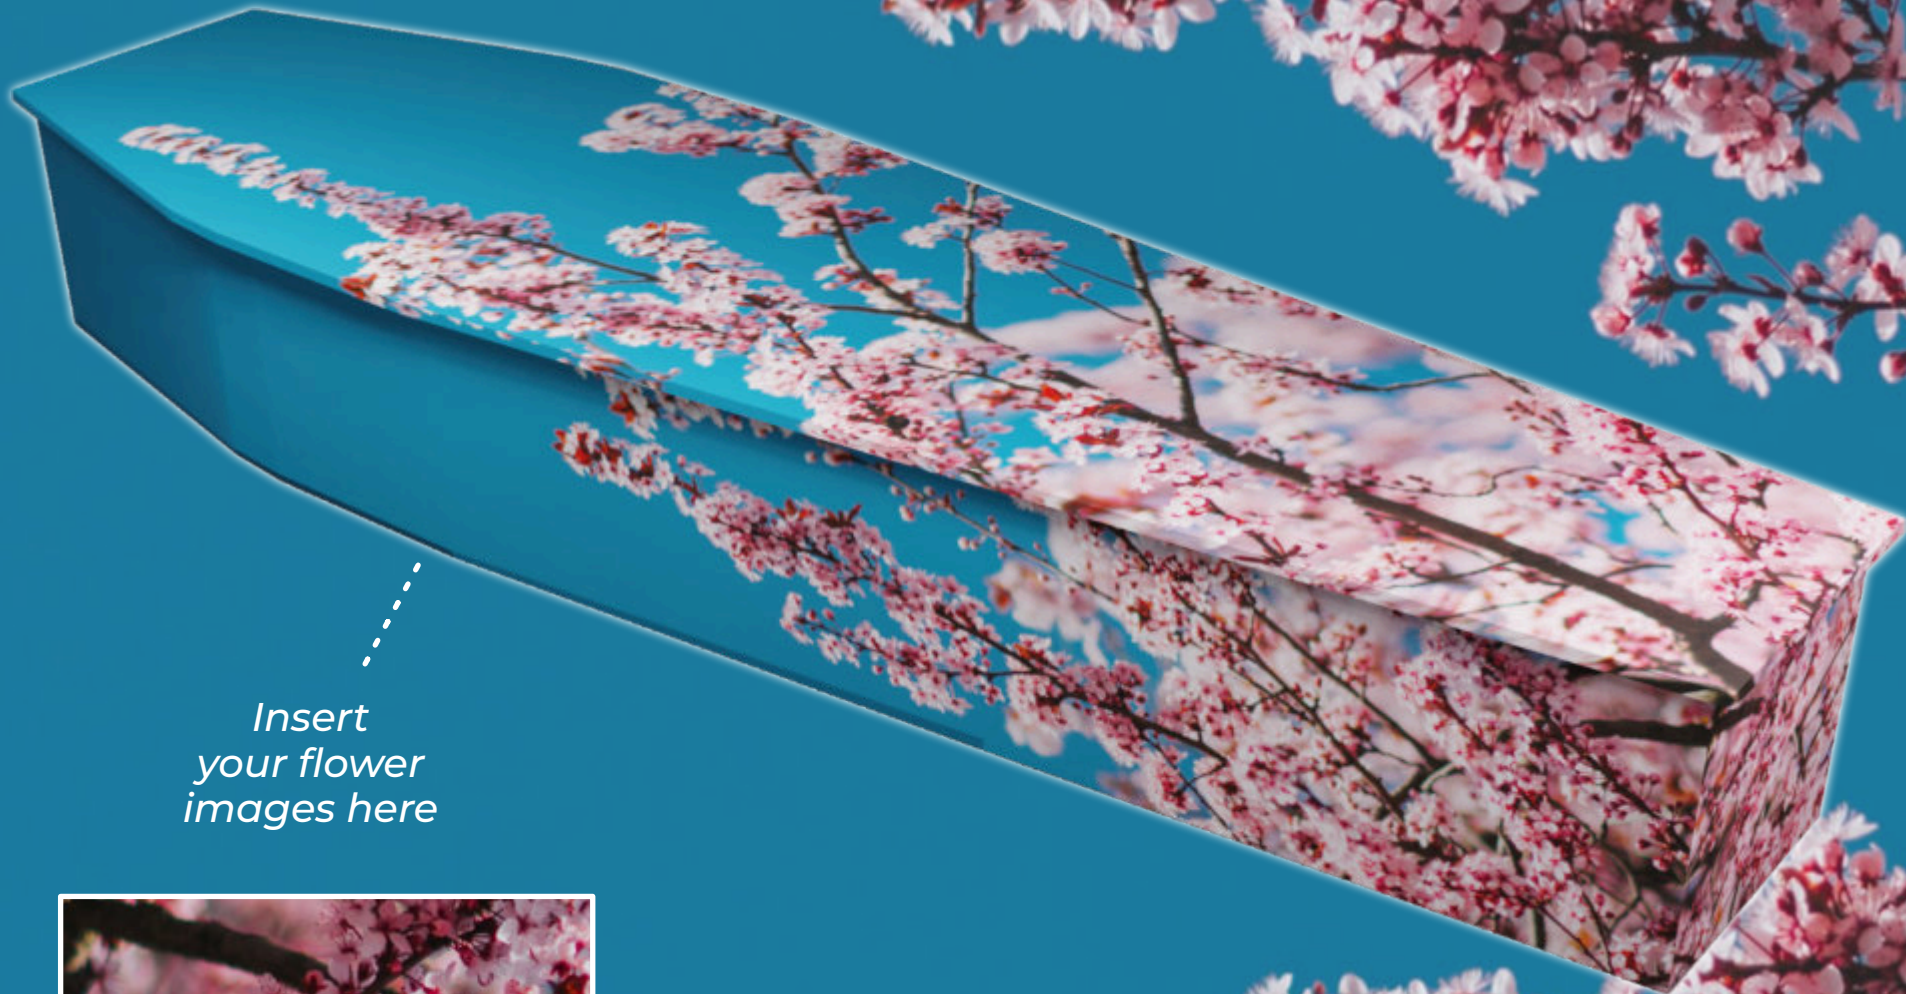

CHERRY BLOSSOMS

*Insert
your flower
images here*