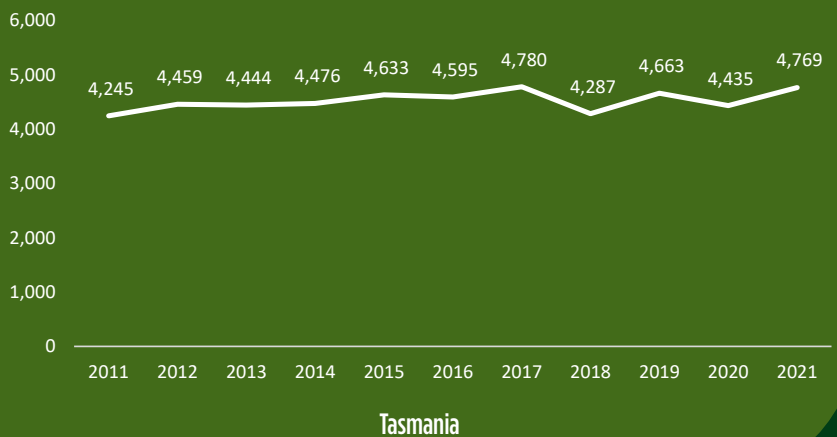

## POPULATION

# 567,909

75+ POPULATION: 49,288

75+ PROPORTION: 9%

Source: Australian Bureau of Statistics (2021)

## KEY STATISTICS 2011 - 2021:

Local Death Increase: —  
State Death Increase: 12.34%  
Australia Death Increase: 16.70%

Buddhism	1%
Catholic	13%
Orthodox	0%
Protestant	22%
Christian (Other)	3%
Hinduism	2%
Islam	1%
Judaism	0%
Other	1%
Secular/none	50%
Religious affiliation not stated	7%